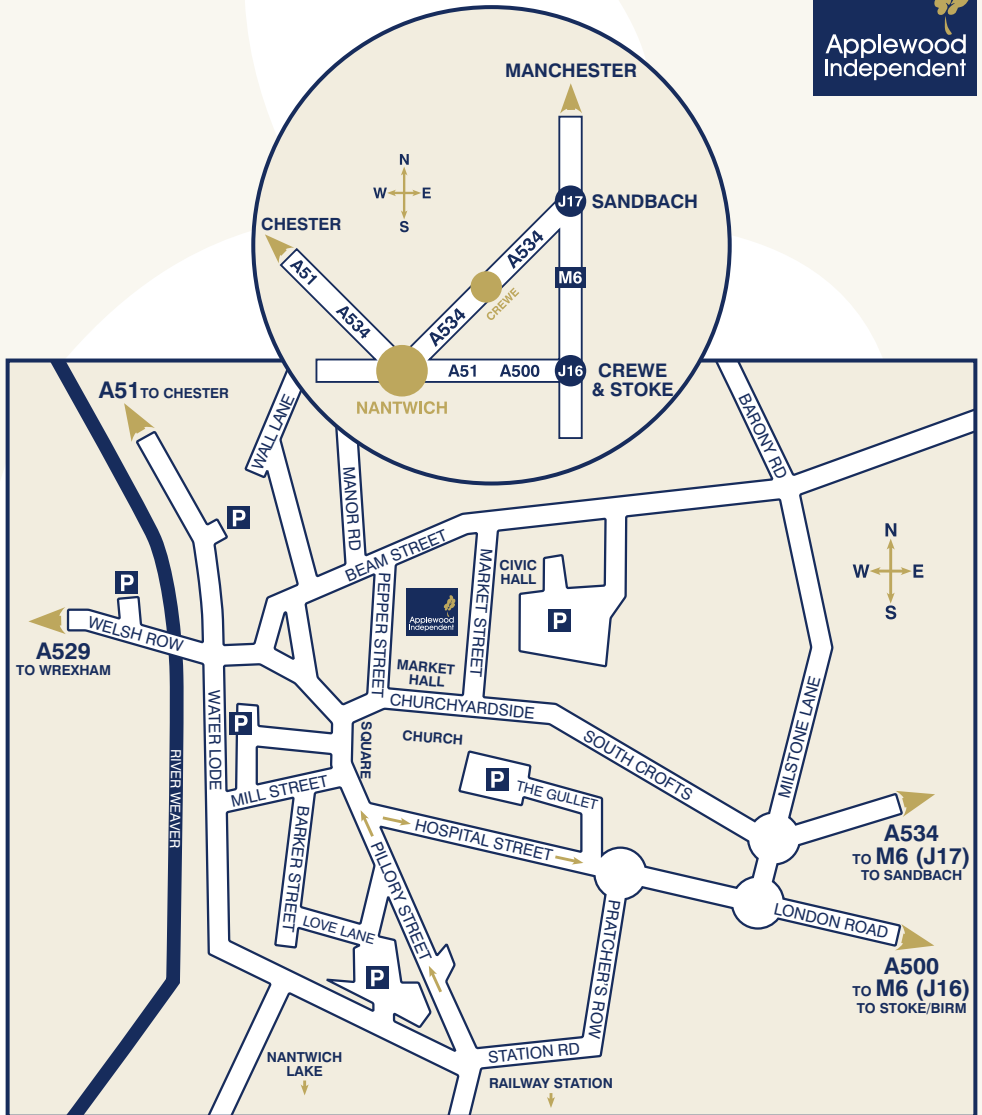

How to Find Us

3rd Floor Pepper House, Market Street, Nantwich, Cheshire CW5 5DQ

Telephone 01270 626555 **Facsimile** 01270 623222

E-Mail enquiries@applewoodindependent.co.uk **Web** www.applewoodindependent.co.uk